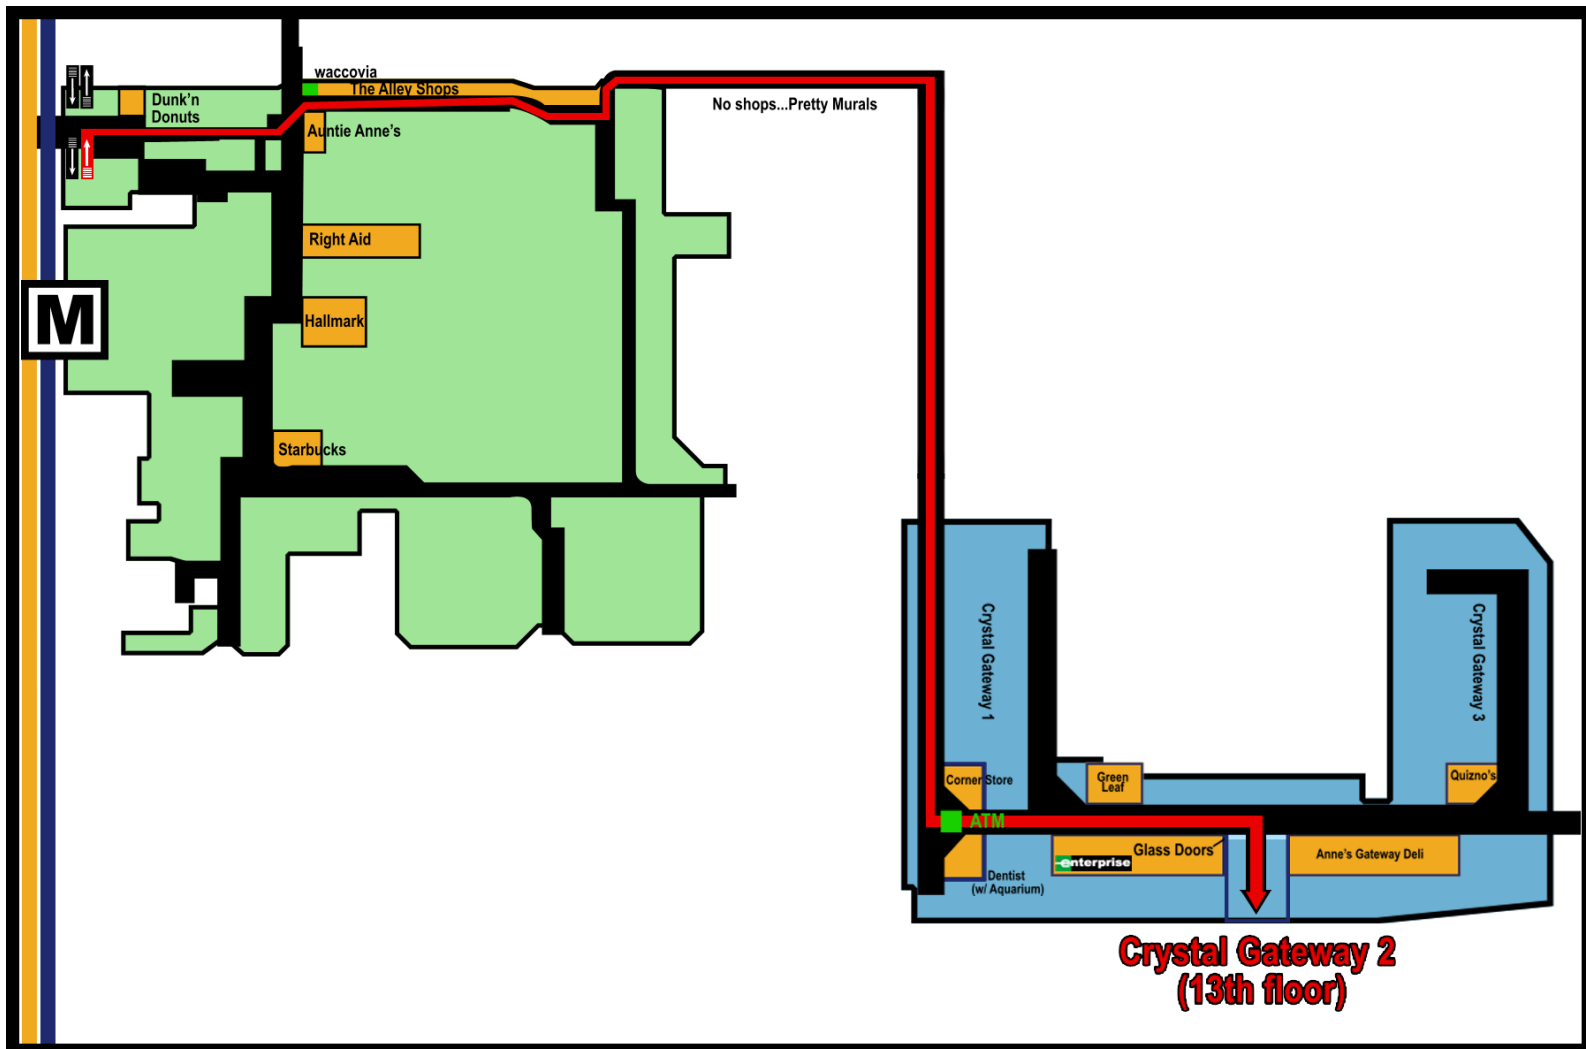

Directions To Cherokee Information Services, Inc

1225 South Clark Street, Suite 1300, Arlington, VA

(703) 416-0720

From the Metro - **BLUE** or **YELLOW** line

Directions walking from the metro (follow the overhead signs to 12th Street).

- Take the Blue or Yellow Metro line and get off at the Crystal City Station
- Ride to the top of the first set of escalators. (Do not take the second set of escalators outside)
- At the top of the escalators turn Right and go through the glass doors into the Crystal City Underground.
- Walk up the stairs and go straight until you see the Trolley Restaurant on the right and the Pretzel Shop on the left.
- Go around the left side of the Pretzel shop. (Do not go through the glass doors leading to the Marriott Hotel) and go through this hallway which will pass by several small shops.
- After the T-shirt and Dollar shop, you will come to a T intersection. Turn left and follow the long hallway.
- At the end of the long hallway, turn right and go up the ramp (covered with a skylight).
- At the end of the ramp, turn left and walk straight through the hallway (you will pass several restaurants and the Skyline Health Club).
- After passing Enterprise you will turn right and enter Crystal Gateway 3 through the glass doors
- Take the Elevators to the 13th floor.