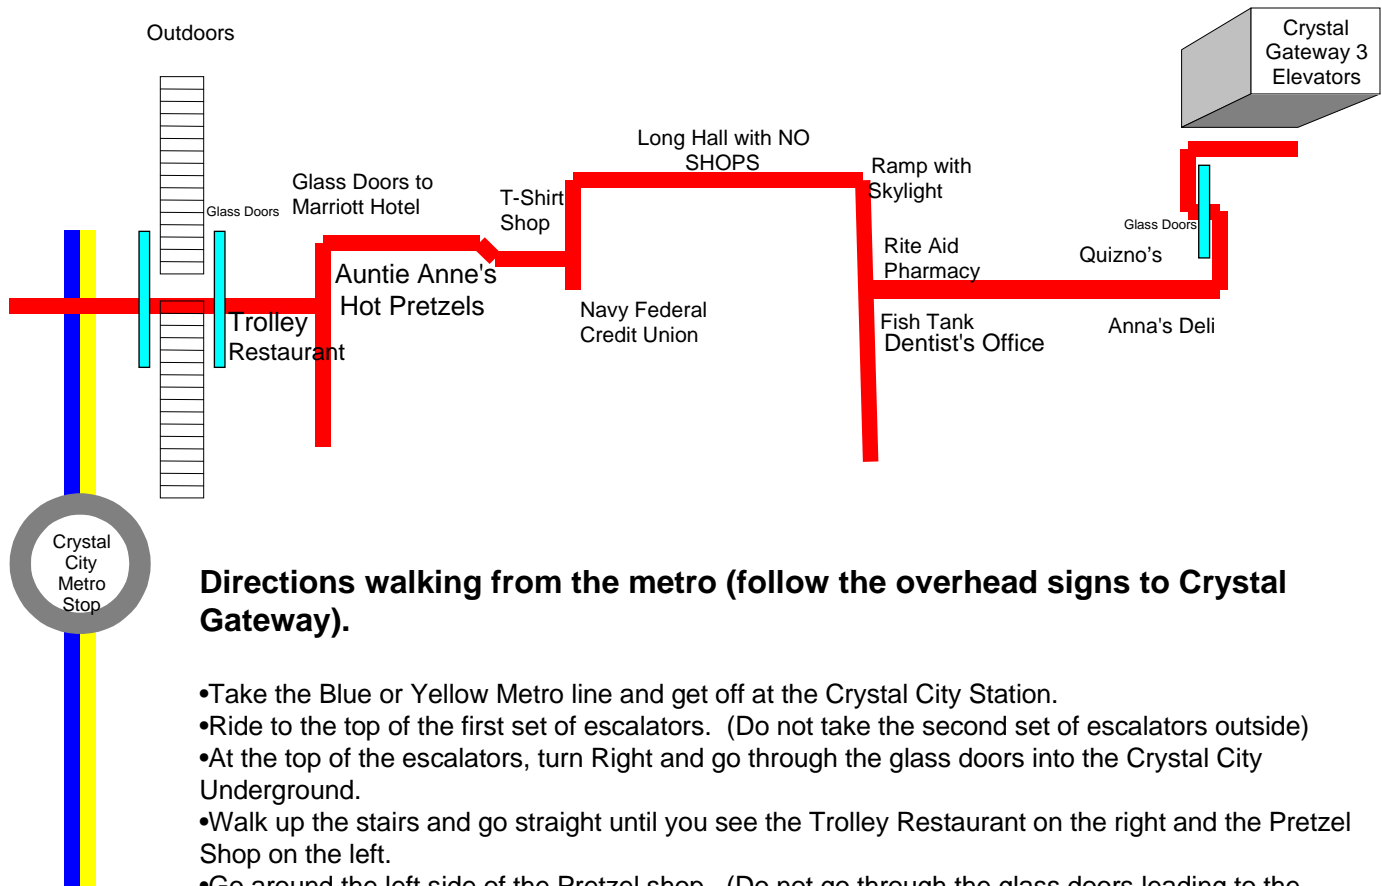

DIRECTIONS TO CHEROKEE INFORMATION SERVICES, INC

1215 South Clark Street, Suite 800, Arlington, VA

(703) 416-0720

From the METRO – (Blue or Yellow Line)

Directions walking from the metro (follow the overhead signs to Crystal Gateway).

- Take the Blue or Yellow Metro line and get off at the Crystal City Station.
- Ride to the top of the first set of escalators. (Do not take the second set of escalators outside)
- At the top of the escalators, turn Right and go through the glass doors into the Crystal City Underground.
- Walk up the stairs and go straight until you see the Trolley Restaurant on the right and the Pretzel Shop on the left.
- Go around the left side of the Pretzel shop. (Do not go through the glass doors leading to the Marriott Hotel) and go through this hallway which will pass by several small shops.
- After the T-Shirt and Dollar shop, you will come to a T intersection. Turn left and follow the long hallway.
- At the end of the long hallway, turn right and go up the ramp (covered with a skylight).
- At the end of the ramp, turn left and walk straight through the hallway (you will pass several restaurants and the Skyline Health club)
- Turn left at the hallway right behind Quizno's.
- Go through a set of double glass doors into the lobby of Crystal Gateway 3.
- Take the elevator to the 8th floor. CIS is in Suite 800.